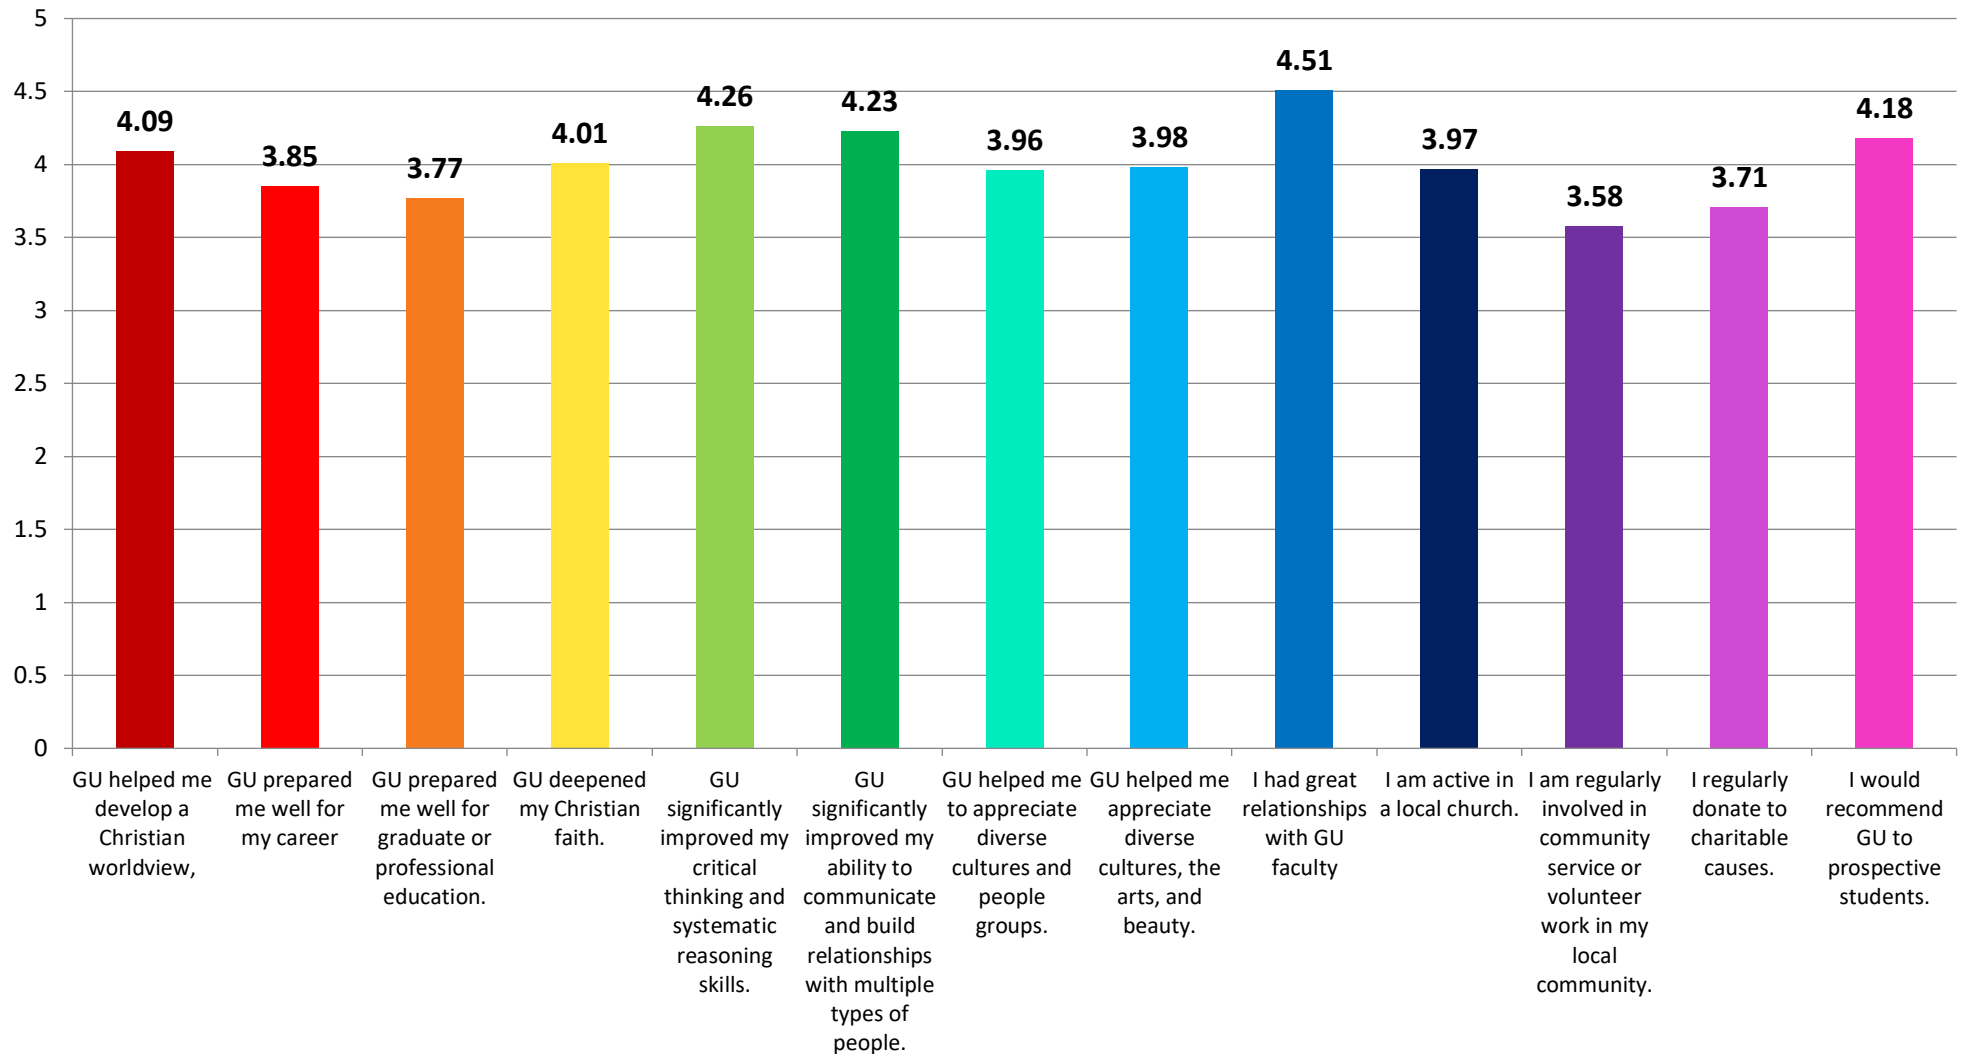

Recent Alumni Survey 2018 - Questions about Quality of GU education.
Ratings on a 5-point Scale. Higher Bar Indicated Greater Agreement.

n = 182

Survey available between April 2nd and May 28th 2018