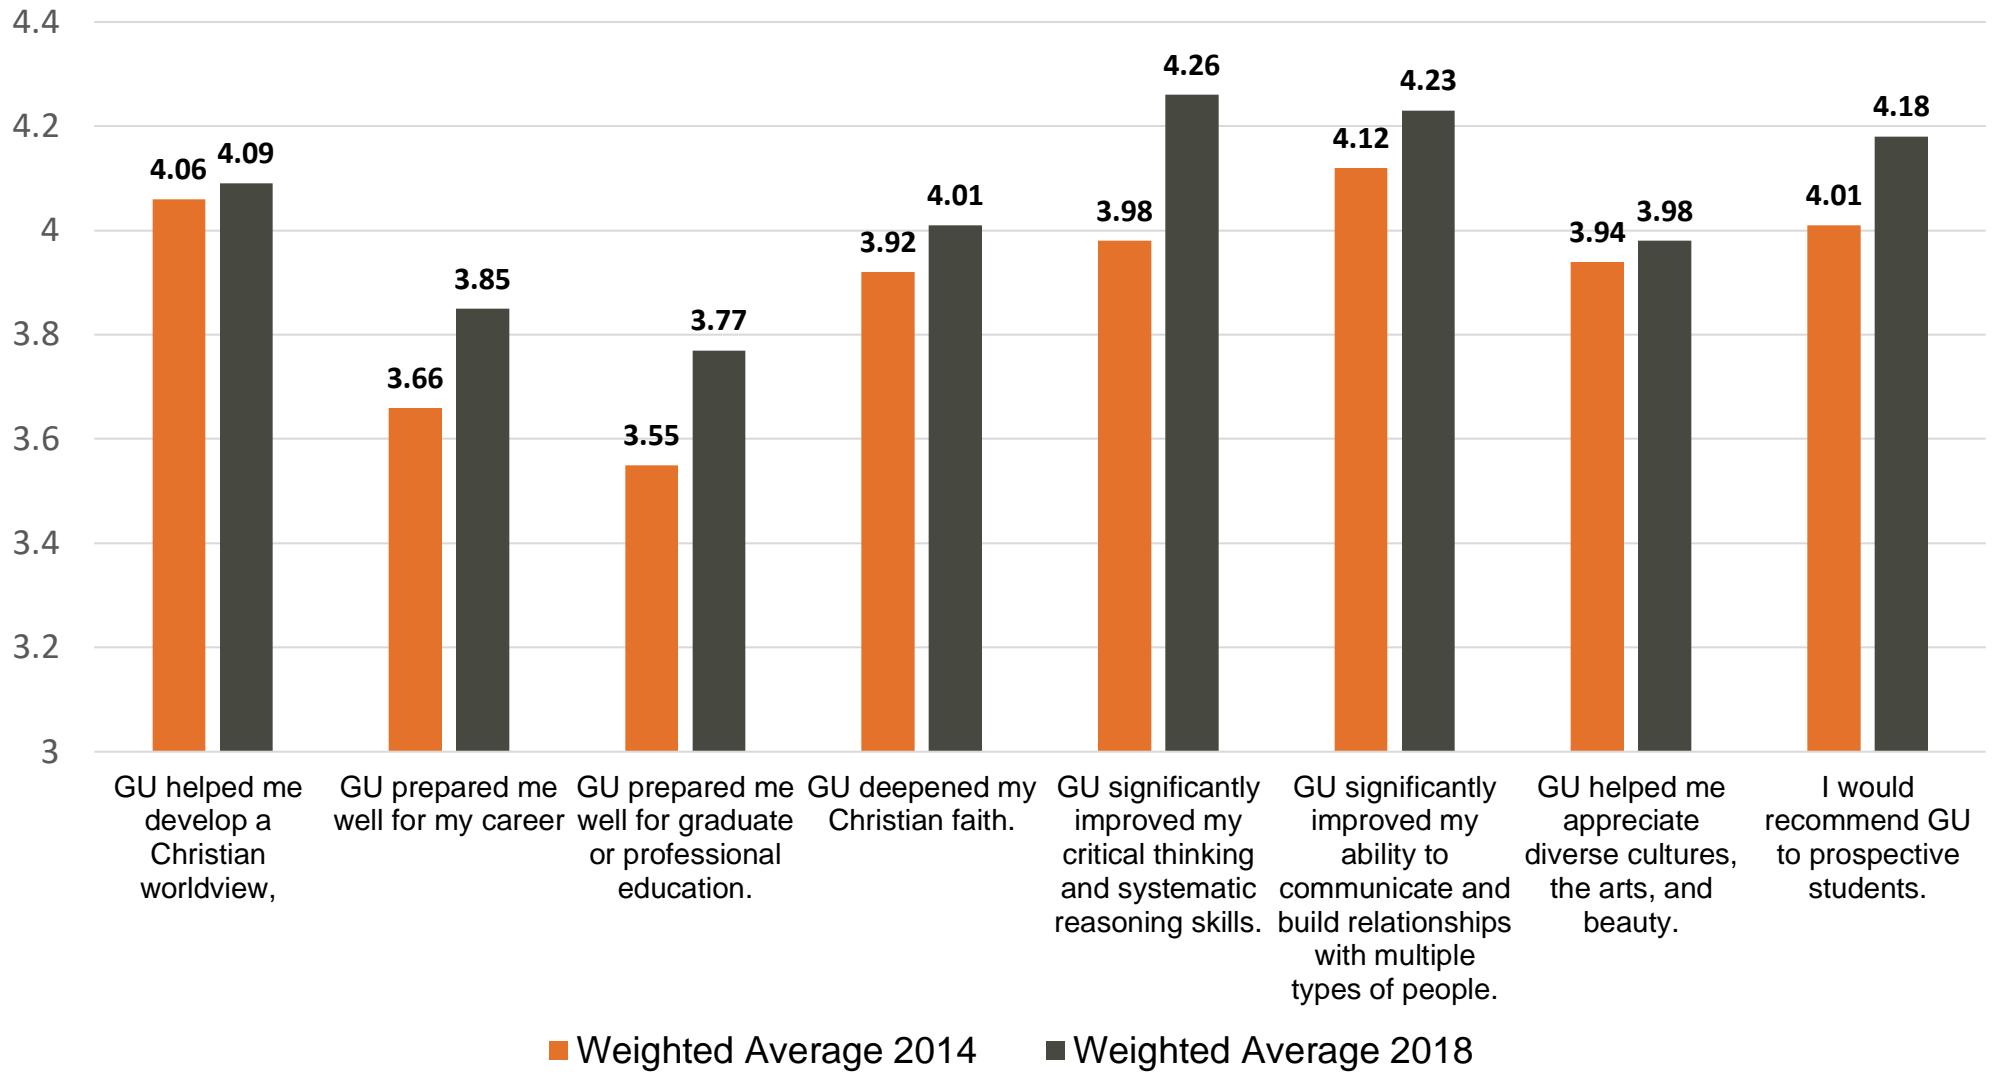

Recent Alumni Survey 2014 & 2018 - Comparison of Questions about Quality of GU Education.
Ratings on a 5-point Scale. Higher Bar Indicated Greater Agreement.

■ Weighted Average 2014 ■ Weighted Average 2018
Alumni Survey 2014 **Alumni Survey 2018**
 n = 369 n = 182
 Survey available between July – October 2014 Survey available between April 2nd and May 28th 2018