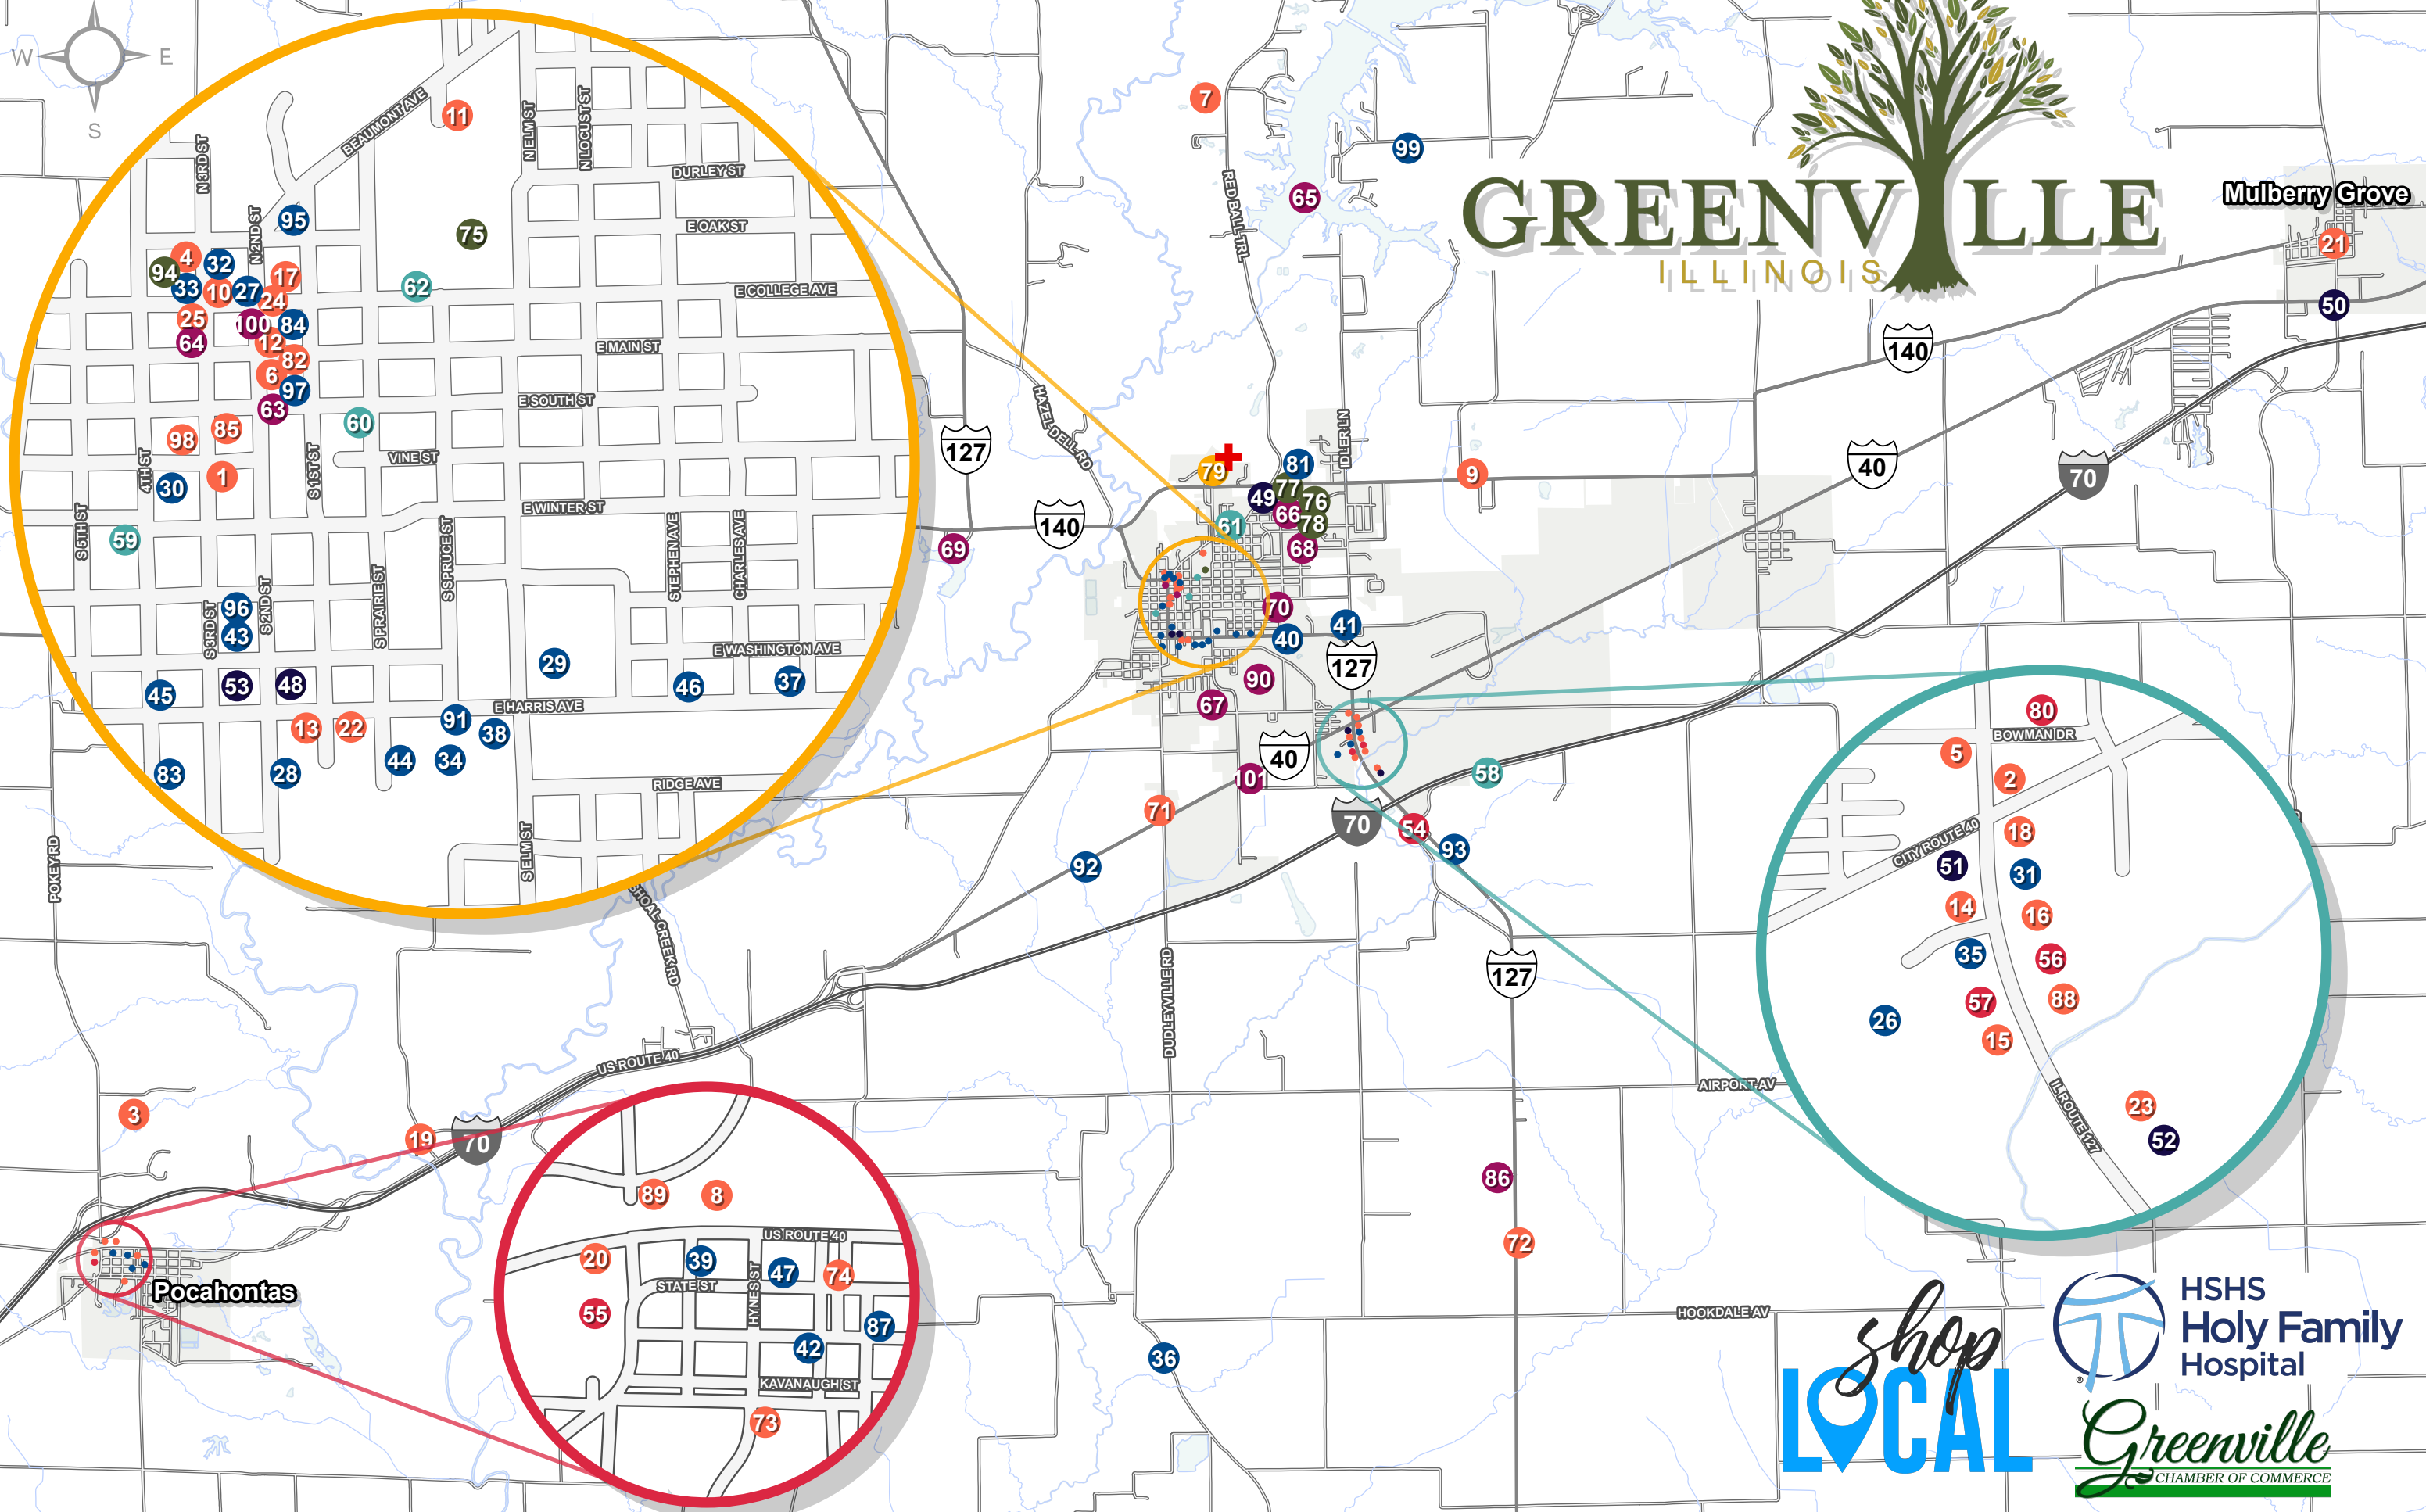

Version 06-2021

GREENVILLE

ILLINOIS

Mulberry Grove

shop LOCAL

HSHS
Holy Family
Hospital

Greenville
CHAMBER OF COMMERCE